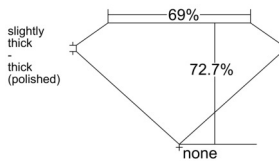

GIA®

FACSIMILE

GIA REPORT 5543823138

Verify this report at GIA.edu

GIA NATURAL DIAMOND DOSSIER®

March 16, 2026
GIA Report Number 5543823138
Shape and Cutting Style ..... **Square Modified Brilliant**
Measurements ..... 3.93 x 3.92 x 2.85 mm

GRADING RESULTS

Carat Weight ..... 0.37 carat
Color Grade ..... G
Clarity Grade VVS1

ADDITIONAL GRADING INFORMATION

Polish ..... Excellent
Symmetry ..... Very Good
Fluorescence ..... None
Clarity Characteristics ..... Cloud, Pinpoint
Inscription(s): GIA 5543823138

PROPORTIONS

Profile not to actual proportions

GRADING SCALES

GIA COLOR SCALE		GIA CLARITY SCALE			
COLORLESS	D	VERY VERY SLIGHTLY INCLUDED	FLAWLESS		
	E		INTERNALLY FLAWLESS		
	F	VERY SLIGHTLY INCLUDED	VVS₁		
	G		VVS₂		
	H		VS₁		
	NEAR COLORLESS	I	SLIGHTLY INCLUDED	VS₂	
		J		SI₁	
		FAINT	K	INCLUDED	SI₂
			L		I₁
			M		I₂
VERT LIGHT	N	LIGHT	I₃		
	O				
	P				
	Q				
	R