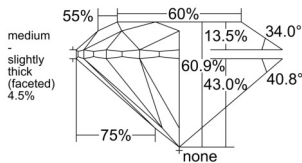

GIA®

FACSIMILE

GIA REPORT 5543823649

Verify this report at GIA.edu

GIA NATURAL DIAMOND DOSSIER®

March 16, 2026
GIA Report Number 5543823649
Shape and Cutting Style ..... Round Brilliant
Measurements ..... 6.15 - 6.19 x 3.76 mm

GRADING RESULTS

Carat Weight ..... 0.90 carat
Color Grade ..... E
Clarity Grade VS1
Cut Grade ..... Excellent

ADDITIONAL GRADING INFORMATION

Polish ..... Excellent
Symmetry ..... Excellent
Fluorescence ..... None
Clarity Characteristics..... Cloud, Crystal, Indented Natural
Inscription(s): GIA 5543823649

PROPORTIONS

Profile to actual proportions

GRADING SCALES

GIA COLOR SCALE

COLORLESS	D
	E
	F
	G
	H
	I
	J
NEAR COLORLESS	K
	L
Faint	M
	N
	O
	P
	Q
	R
	S
	T
	U
	V
	W
	X
	Y
Light	Z

GIA CLARITY SCALE

FLAWLESS	VERY VERY SLIGHTLY INCLUDED	VS₁	VS₂	VS₁	VS₂	SL₁	SL₂	I₁	I₂	I₃	
											INTERNAL FLAWLESS

GIA CUT SCALE

EXCELLENT
VERY GOOD
GOOD
FAIR
POOR