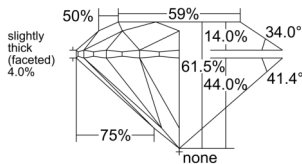

GIA®

FACSIMILE

GIA REPORT 5543827740

Verify this report at GIA.edu

GIA NATURAL DIAMOND DOSSIER®

March 17, 2026
GIA Report Number 5543827740
Shape and Cutting Style ..... Round Brilliant
Measurements ..... 6.21 - 6.24 x 3.83 mm

GRADING RESULTS

Carat Weight ..... 0.91 carat
Color Grade ..... G
Clarity Grade VS2
Cut Grade ..... Excellent

ADDITIONAL GRADING INFORMATION

Polish ..... Excellent
Symmetry ..... Excellent
Fluorescence ..... Strong Blue
Clarity Characteristics ..... Crystal
Inscription(s): GIA 5543827740

PROPORTIONS

Profile to actual proportions

GRADING SCALES

GIA COLOR SCALE

COLORESS	D
	E
	F
	G
	H
	I
NEAR COLORESS	J
	K
	L
FANT	M
	N
	O
	P
	Q
VERY LIGHT	R
	S
	T
	U
	V
	W
	X
	Y
LIGHT	Z

GIA CLARITY SCALE

	FLAWLESS
	INTERNALLY FLAWLESS
VERY VERY SLIGHTLY INCLUDED	VVS₁
	VVS₂
VERY SLIGHTLY INCLUDED	VS₁
	VS₂
SLIGHTLY INCLUDED	SI₁
	SI₂
	I₁
	I₂
INCLUDED	I₃

GIA CUT SCALE

	EXCELLENT
	VERY GOOD
	GOOD
	FAIR
	POOR