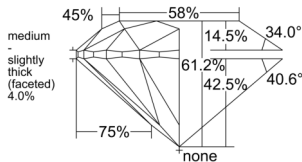

GIA®

FACSIMILE

GIA REPORT 5543873933

Verify this report at GIA.edu

GIA NATURAL DIAMOND DOSSIER®

March 25, 2026
GIA Report Number 5543873933
Shape and Cutting Style ..... Round Brilliant
Measurements ..... 5.08 - 5.11 x 3.12 mm

GRADING RESULTS

Carat Weight ..... 0.50 carat
Color Grade ..... K
Clarity Grade VS1
Cut Grade ..... Excellent

ADDITIONAL GRADING INFORMATION

Polish ..... Excellent
Symmetry ..... Excellent
Fluorescence ..... None
Clarity Characteristics..... Feather, Indented Natural, Pinpoint
Inscription(s): GIA 5543873933

PROPORTIONS

Profile to actual proportions

GRADING SCALES

GIA COLOR SCALE

COLORESS	D
	E
	F
	G
	H
	I
	J
NEAR COLORESS	K
	L
FAINT	M
	N
	O
	P
VERY LIGHT	Q
	R
	S
	T
	U
	V
	W
	X
	Y
LIGHT	Z

GIA CLARITY SCALE

FLAWLESS	VERY VERY SLIGHTLY INCLUDED	VS₁	VS₂	VS₁	VS₂	SI₁	SI₂	I₁	I₂	I₃		
											FLAWLESS	INTERNALLY FLAWLESS

GIA CUT SCALE

EXCELLENT
VERY GOOD
GOOD
FAIR
POOR