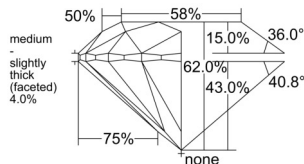

GIA®

FACSIMILE

GIA REPORT

5543883381

Verify this report at GIA.edu

GIA NATURAL DIAMOND DOSSIER®

March 26, 2026

GIA Report Number 5543883381

Shape and Cutting Style ..... Round Brilliant

Measurements ..... 5.64 - 5.67 x 3.51 mm

GRADING RESULTS

Carat Weight ..... 0.70 carat

Color Grade ..... E

Clarity Grade VVS1

Cut Grade ..... Excellent

ADDITIONAL GRADING INFORMATION

Polish ..... Excellent

Symmetry ..... Excellent

Fluorescence ..... None

Clarity Characteristics..... Cloud, Pinpoint, Feather

Inscription(s): GIA 5543883381

PROPORTIONS

Profile to actual proportions

GRADING SCALES

GIA COLOR SCALE

COLOREDNESS	D
	E
	F
	G
	H
	I
	J
NEAR COLORLESS	K
	L
FAIN	M
	N
	O
	P
	Q
VERY LIGHT	R
	S
	T
	U
	V
	W
	X
	Y
LIGHT	Z

GIA CLARITY SCALE

VERY VERY SLIGHTLY INCLUDED	FLAWLESS
	INTERNALLY FLAWLESS
VERY SLIGHTLY INCLUDED	VVS₁
	VVS₂
SLIGHTLY INCLUDED	VS₁
	VS₂
INCLUDED	SI₁
	SI₂
	I₁
	I₂
	I₃

GIA CUT SCALE

EXCELLENT
VERY GOOD
GOOD
FAIR
POOR