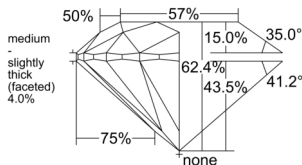

GIA®

FACSIMILE

GIA REPORT 5543887348

Verify this report at GIA.edu

GIA NATURAL DIAMOND DOSSIER®

March 25, 2026
GIA Report Number 5543887348
Shape and Cutting Style ..... Round Brilliant
Measurements ..... 5.07 - 5.10 x 3.17 mm

GRADING RESULTS

Carat Weight ..... 0.51 carat
Color Grade ..... G
Clarity Grade S11
Cut Grade ..... Excellent

ADDITIONAL GRADING INFORMATION

Polish ..... Excellent
Symmetry ..... Excellent
Fluorescence ..... None
Clarity Characteristics ..... Cloud
Inscription(s): GIA 5543887348

PROPORTIONS

GRADING SCALES

GIA COLOR SCALE	GIA CLARITY SCALE	GIA CUT SCALE	
D	FLAWLESS	EXCELLENT	
E	INTERNALLY FLAWLESS		
F		VVS₁	VERY GOOD
G	VVS₂		
H	VS₁	GOOD	
I	VS₂		
J	S1₁	FAIR	
K	S1₂		
L	I₁	POOR	
M	I₂		
N	I₃		
O			
P			
Q			
R			
S			
T			
U			
V			
W			
X			
Y			
Z