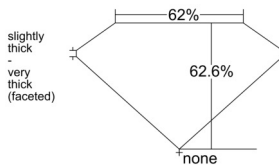

GIA®

FACSIMILE

GIA REPORT 5543906379

Verify this report at GIA.edu

GIA NATURAL DIAMOND DOSSIER®

March 27, 2026
GIA Report Number 5543906379
Shape and Cutting Style ..... Pear Brilliant
Measurements ..... 6.63 x 4.45 x 2.79 mm

GRADING RESULTS

Carat Weight ..... 0.50 carat
Color Grade ..... F
Clarity Grade VVS2

ADDITIONAL GRADING INFORMATION

Polish ..... Excellent
Symmetry ..... Excellent
Fluorescence ..... None
Clarity Characteristics ..... Pinpoint
Inscription(s): GIA 5543906379

PROPORTIONS

Profile not to actual proportions

GRADING SCALES

GIA COLOR SCALE		GIA CLARITY SCALE				
COLORLESS	D	VERY VERY SLIGHTLY INCLUDED	FLAWLESS			
	E		INTERNALLY FLAWLESS			
	F		VVS₁			
	G		VVS₂			
	NEAR COLORLESS	H	VERY SLIGHTLY INCLUDED	VS₁		
		I		VS₂		
		FAINT	J	SLIGHTLY INCLUDED	S₁	
			K		S₂	
			L		I₁	
			VERT LIGHT	M	INCLUDED	I₂
N	I₃					
O						
LIGHT	P					
	Q					
	R					
	S					
	T					
	U					
V						
W						
X						
Y						
Z