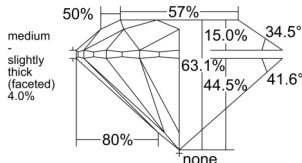

GIA®

FACSIMILE

GIA REPORT 5543911867

Verify this report at GIA.edu

GIA NATURAL DIAMOND DOSSIER®

March 27, 2026
GIA Report Number 5543911867
Shape and Cutting Style ..... Round Brilliant
Measurements ..... 5.36 - 5.40 x 3.40 mm

GRADING RESULTS

Carat Weight ..... 0.60 carat
Color Grade ..... F
Clarity Grade VS2
Cut Grade ..... Excellent

ADDITIONAL GRADING INFORMATION

Polish ..... Excellent
Symmetry ..... Excellent
Fluorescence ..... Faint
Clarity Characteristics ..... Feather
Inscription(s): GIA 5543911867

PROPORTIONS

Profile to actual proportions

GRADING SCALES

GIA COLOR SCALE	GIA CLARITY SCALE	GIA CUT SCALE	
D	FLAWLESS	EXCELLENT	
E	INTERNALLY FLAWLESS		
F		VVS₁	VERY GOOD
G	VVS₂		
H	VS₁	GOOD	
I	VS₂		
J	SI₁	FAIR	
K	SI₂		
L	I₁	POOR	
M	I₂		
N	I₃		
O			
P			
Q			
R			
S			
T			
U			
V			
W			
X			
Y			
Z