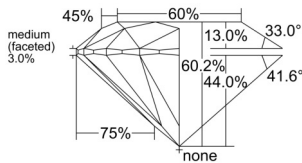

GIA®

FACSIMILE

GIA REPORT 5543928846

Verify this report at GIA.edu

GIA NATURAL DIAMOND DOSSIER®

March 31, 2026
GIA Report Number 5543928846
Shape and Cutting Style ..... Round Brilliant
Measurements ..... 4.36 - 4.39 x 2.63 mm

GRADING RESULTS

Carat Weight ..... 0.30 carat
Color Grade ..... G
Clarity Grade VS1
Cut Grade ..... Excellent

ADDITIONAL GRADING INFORMATION

Polish ..... Excellent
Symmetry ..... Excellent
Fluorescence ..... None
Clarity Characteristics ..... Cloud
Inscription(s): GIA 5543928846

PROPORTIONS

Profile to actual proportions

GRADING SCALES

GIA COLOR SCALE	GIA CLARITY SCALE	GIA CUT SCALE	
D	FLAWLESS	EXCELLENT	
E	INTERNALLY FLAWLESS		
F		VVS₁	VERY GOOD
G	VVS₂		
H	VS₁	GOOD	
I	VS₂		
J	SI₁	FAIR	
K	SI₂		
L	I₁	POOR	
M	I₂		
N	I₃		
O			
P			
Q			
R			
S			
T			
U			
V			
W			
X			
Y			
Z