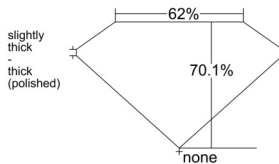

GIA®

FACSIMILE

GIA REPORT 5543930132

Verify this report at GIA.edu

GIA NATURAL DIAMOND DOSSIER®

March 31, 2026
GIA Report Number 5543930132
Shape and Cutting Style ..... Emerald Cut
Measurements ..... 5.83 x 4.24 x 2.97 mm

GRADING RESULTS

Carat Weight ..... 0.72 carat
Color Grade ..... F
Clarity Grade VS1

ADDITIONAL GRADING INFORMATION

Polish ..... Excellent
Symmetry ..... Excellent
Fluorescence ..... Faint
Clarity Characteristics ..... Crystal
Inscription(s): GIA 5543930132

PROPORTIONS

Profile not to actual proportions

GRADING SCALES

GIA COLOR SCALE		GIA CLARITY SCALE			
COLORLESS	D	VERY VERY SLIGHTLY INCLUDED	FLAWLESS		
	E		INTERNALLY FLAWLESS		
	F	VERY SLIGHTLY INCLUDED	VVS₁		
	G		VVS₂		
	H		VS₁		
	NEAR COLORLESS	I	SLIGHTLY INCLUDED	VS₂	
		J		SI₁	
		FAINT	K	INCLUDED	SI₂
			L		I₁
			M		I₂
VERT LIGHT	N		INCLUDED	I₃	
	O				
	P				
	Q				
	LIGHT		R		
		S			
		T			
U					
V					
W					
X					
Y					
Z