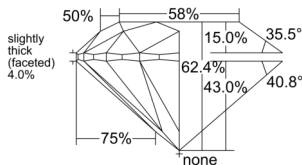

GIA®

FACSIMILE

GIA REPORT 5543933345

Verify this report at GIA.edu

GIA NATURAL DIAMOND DOSSIER®

April 01, 2026
GIA Report Number 5543933345
Shape and Cutting Style ..... Round Brilliant
Measurements ..... 6.13 - 6.16 x 3.84 mm

GRADING RESULTS

Carat Weight ..... 0.90 carat
Color Grade ..... J
Clarity Grade VS1
Cut Grade ..... Excellent

ADDITIONAL GRADING INFORMATION

Polish ..... Excellent
Symmetry ..... Excellent
Fluorescence ..... None
Clarity Characteristics..... Cloud, Crystal, Feather, Pinpoint
Inscription(s): GIA 5543933345

PROPORTIONS

Profile to actual proportions