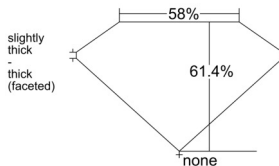

GIA®

FACSIMILE

GIA REPORT 5543939166

Verify this report at GIA.edu

GIA NATURAL DIAMOND DOSSIER®

April 02, 2026
GIA Report Number 5543939166
Shape and Cutting Style ..... Pear Brilliant
Measurements ..... 8.80 x 5.45 x 3.35 mm

GRADING RESULTS

Carat Weight ..... 0.95 carat
Color Grade ..... G
Clarity Grade VVS2

ADDITIONAL GRADING INFORMATION

Polish ..... Excellent
Symmetry ..... Very Good
Fluorescence ..... None
Clarity Characteristics ..... Pinpoint
Inscription(s): GIA 5543939166

PROPORTIONS

Profile not to actual proportions

GRADING SCALES

GIA COLOR SCALE		GIA CLARITY SCALE			
COLORLESS	D	VERY VERY SLIGHTLY INCLUDED	FLAWLESS		
	E		INTERNALLY FLAWLESS		
	F	VERY SLIGHTLY INCLUDED	VVS₁		
	G		VVS₂		
	H		VS₁		
	NEAR COLORLESS	I	SLIGHTLY INCLUDED	VS₂	
		J		SI₁	
		FAINT	K	INCLUDED	SI₂
			L		I₁
			M		I₂
VERT LIGHT	N	LIGHT	I₃		
	O				
	P				
	Q				
	R