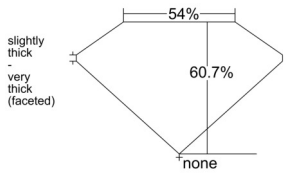

GIA®

FACSIMILE

GIA REPORT 5543953955

Verify this report at GIA.edu

GIA NATURAL DIAMOND DOSSIER®

April 03, 2026
GIA Report Number 5543953955
Shape and Cutting Style ..... Heart Brilliant
Measurements ..... 5.05 x 6.04 x 3.67 mm

GRADING RESULTS

Carat Weight ..... 0.70 carat
Color Grade ..... J
Clarity Grade VS2

ADDITIONAL GRADING INFORMATION

Polish ..... Excellent
Symmetry ..... Very Good
Fluorescence ..... Faint
Clarity Characteristics ..... Cloud, Crystal
Inscription(s): GIA 5543953955

PROPORTIONS

Profile not to actual proportions

GRADING SCALES

GIA COLOR SCALE		GIA CLARITY SCALE			
COLORLESS	D	VERY VERY SLIGHTLY INCLUDED	FLAWLESS		
	E		INTERNALLY FLAWLESS		
	F	VERY SLIGHTLY INCLUDED	VVS₁		
	G		VVS₂		
	H		VS₁		
	NEAR COLORLESS	I	SLIGHTLY INCLUDED	VS₂	
		J		SI₁	
		FAINT	K	INCLUDED	SI₂
			L		I₁
			M		I₂
VERT LIGHT	N	INCLUDED	I₃		
	O				
	P				
	Q				
	R				
	S				
	T				
LIGHT	U				
	V				
	W				
	X				
Y					
Z