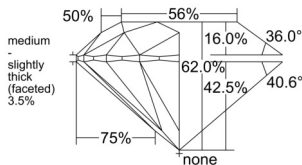

GIA®

FACSIMILE

GIA REPORT

5543956341

Verify this report at GIA.edu

GIA NATURAL DIAMOND DOSSIER®

April 03, 2026
GIA Report Number 5543956341
Shape and Cutting Style ..... Round Brilliant
Measurements ..... 5.96 - 6.00 x 3.71 mm

GRADING RESULTS

Carat Weight ..... 0.82 carat
Color Grade ..... E
Clarity Grade VVS1
Cut Grade ..... Excellent

ADDITIONAL GRADING INFORMATION

Polish ..... Excellent
Symmetry ..... Excellent
Fluorescence ..... Medium Blue
Clarity Characteristics ..... Pinpoint
Inscription(s): GIA 5543956341

PROPORTIONS

Profile to actual proportions

GRADING SCALES

GIA COLOR SCALE

COLOURLESS	D
	E
	F
	G
	H
	I
	J
NEAR COLOURLESS	K
	L
FAIN	M
	N
	O
	P
VERY LIGHT	Q
	R
	S
	T
	U
	V
	W
	X
	Y
LIGHT	Z

GIA CLARITY SCALE

FLAWLESS	VERY VERY SLIGHTLY INCLUDED	VVS₁	VVS₂	VS₁	VS₂	SLIGHTLY INCLUDED	SI₁
							SI₂
INTERNALLY FLAWLESS	VERY SLIGHTLY INCLUDED	VVS₁	VVS₂	VS₁	VS₂	SLIGHTLY INCLUDED	I₁
							I₂
							I₃

GIA CUT SCALE

EXCELLENT
VERY GOOD
GOOD
FAIR
POOR