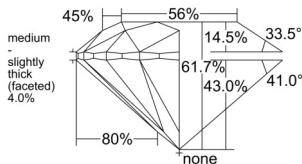

GIA®

FACSIMILE

GIA REPORT 5543980423

Verify this report at GIA.edu

GIA NATURAL DIAMOND DOSSIER®

April 08, 2026
GIA Report Number 5543980423
Shape and Cutting Style ..... Round Brilliant
Measurements ..... 3.93 - 3.94 x 2.43 mm

GRADING RESULTS

Carat Weight ..... 0.23 carat
Color Grade ..... F
Clarity Grade VS1
Cut Grade ..... Excellent

ADDITIONAL GRADING INFORMATION

Polish ..... Excellent
Symmetry ..... Excellent
Fluorescence ..... None
Clarity Characteristics ..... Cloud, Feather, Pinpoint
Inscription(s): GIA 5543980423

PROPORTIONS

Profile to actual proportions

GRADING SCALES

GIA COLOR SCALE	GIA CLARITY SCALE	GIA CUT SCALE	
D	FLAWLESS	EXCELLENT	
E	INTERNALLY FLAWLESS		
F		VVS₁	VERY GOOD
G	VVS₂		
H	VS₁	GOOD	
I	VS₂		
J	SI₁	FAIR	
K	SI₂		
L	I₁	POOR	
M	I₂		
N	I₃		
O			
P			
Q			
R			
S			
T			
U			
V			
W			
X			
Y			
Z