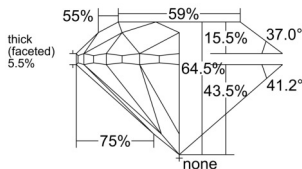

GIA®

FACSIMILE

GIA REPORT 5543986006

Verify this report at GIA.edu

GIA NATURAL DIAMOND DOSSIER®

April 08, 2026
GIA Report Number 5543986006
Shape and Cutting Style ..... Round Brilliant
Measurements ..... 5.52 - 5.56 x 3.57 mm

GRADING RESULTS

Carat Weight ..... 0.70 carat
Color Grade ..... E
Clarity Grade VS1
Cut Grade ..... Very Good

ADDITIONAL GRADING INFORMATION

Polish ..... Excellent
Symmetry ..... Excellent
Fluorescence ..... None
Clarity Characteristics ..... Needle, Cloud
Inscription(s): GIA 5543986006

PROPORTIONS

Profile to actual proportions