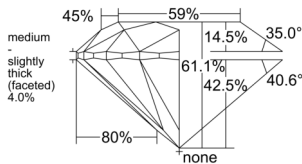

GIA®

FACSIMILE

GIA REPORT 5543996511

Verify this report at GIA.edu

GIA NATURAL DIAMOND DOSSIER®

April 09, 2026
GIA Report Number 5543996511
Shape and Cutting Style ..... Round Brilliant
Measurements ..... 4.74 - 4.76 x 2.90 mm

GRADING RESULTS

Carat Weight ..... 0.40 carat
Color Grade ..... F
Clarity Grade VS1
Cut Grade ..... Excellent

ADDITIONAL GRADING INFORMATION

Polish ..... Excellent
Symmetry ..... Excellent
Fluorescence ..... None
Clarity Characteristics ..... Feather, Pinpoint
Inscription(s): GIA 5543996511

PROPORTIONS

Profile to actual proportions

GRADING SCALES

GIA COLOR SCALE

COLORLESS	D
	E
	F
	G
	H
	I
	J
NEAR COLORLESS	K
	L
FAIN	M
	N
	O
	P
	Q
VERY LIGHT	R
	S
	T
	U
	V
	W
	X
	Y
LIGHT	Z

GIA CLARITY SCALE

FLAWLESS	INTERNAL FLAWLESS	
		FLAWLESS
VERY VERY SLIGHTLY INCLUDED	VVS₁	
	VVS₂	
VERY SLIGHTLY INCLUDED	VS₁	
	VS₂	
SLIGHTLY INCLUDED	SI₁	
	SI₂	
INCLUDED	I₁	
	I₂	
	I₃	

GIA CUT SCALE

EXCELLENT
VERY GOOD
GOOD
FAIR
POOR