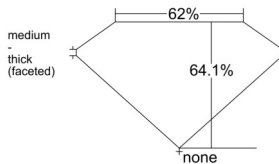

GIA®

FACSIMILE

GIA REPORT 5546020506

Verify this report at GIA.edu

GIA NATURAL DIAMOND DOSSIER®

November 18, 2025
GIA Report Number 5546020506
Shape and Cutting Style ..... Pear Brilliant
Measurements ..... 6.08 x 3.88 x 2.49 mm

GRADING RESULTS

Carat Weight ..... 0.34 carat
Color Grade ..... F
Clarity Grade VVS1

ADDITIONAL GRADING INFORMATION

Polish ..... Excellent
Symmetry ..... Very Good
Fluorescence ..... Faint
Clarity Characteristics ..... Pinpoint, Cavity
Inscription(s): GIA 5546020506

PROPORTIONS

Profile not to actual proportions

GRADING SCALES

GIA COLOR SCALE		GIA CLARITY SCALE			
COLORLESS	D	VERY VERY SLIGHTLY INCLUDED	FLAWLESS		
	E		INTERNALLY FLAWLESS		
	F	VERY SLIGHTLY INCLUDED	VVS₁		
	G		VVS₂		
	H		VS₁		
	NEAR COLORLESS	I	SLIGHTLY INCLUDED	VS₂	
		J		SI₁	
		FAINT	K	INCLUDED	SI₂
			L		I₁
			M		I₂
VERT LIGHT	N		INCLUDED	I₃	
	O				
	P				
	Q				
	R				
	LIGHT	S			
		T			
U					
	V				
	W				
	X				
	Y				
	Z