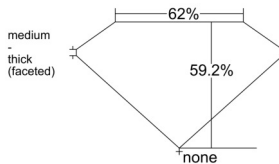

GIA®

FACSIMILE

GIA REPORT 5546022337

Verify this report at GIA.edu

GIA NATURAL DIAMOND DOSSIER®

November 18, 2025
GIA Report Number 5546022337
Shape and Cutting Style ..... Heart Brilliant
Measurements ..... 5.56 x 6.53 x 3.87 mm

GRADING RESULTS

Carat Weight ..... 0.80 carat
Color Grade ..... G
Clarity Grade SI1

ADDITIONAL GRADING INFORMATION

Polish ..... Excellent
Symmetry ..... Excellent
Fluorescence ..... Medium Blue
Clarity Characteristics ..... Crystal, Knot, Cavity
Inscription(s): GIA 5546022337

PROPORTIONS

Profile not to actual proportions

GRADING SCALES

GIA COLOR SCALE		GIA CLARITY SCALE			
COLORLESS	D	VERY VERY SLIGHTLY INCLUDED	FLAWLESS		
	E		INTERNALLY FLAWLESS		
	F		VVS₁		
	NEAR COLORLESS	G	VERY SLIGHTLY INCLUDED	VVS₂	
		H		VS₁	
		FANT	I	SLIGHTLY INCLUDED	VS₂
			J		SI₁
	LIGHT	K	INCLUDED	SI₂	
		L		I₁	
		M	I₂		
N					
O					
P		I₃			
Q					
R					
S					
T					
U					
V					
W					
X					
Y					
Z