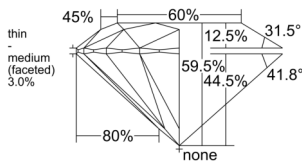

GIA®

FACSIMILE

GIA REPORT 5546024274

Verify this report at GIA.edu

GIA NATURAL DIAMOND DOSSIER®

February 11, 2026
GIA Report Number 5546024274
Shape and Cutting Style ..... Round Brilliant
Measurements ..... 6.31 - 6.34 x 3.76 mm

GRADING RESULTS

Carat Weight ..... 0.90 carat
Color Grade ..... G
Clarity Grade S11
Cut Grade ..... Excellent

ADDITIONAL GRADING INFORMATION

Polish ..... Excellent
Symmetry ..... Excellent
Fluorescence ..... Medium Blue
Clarity Characteristics ..... Feather
Inscription(s): GIA 5546024274

PROPORTIONS

Profile to actual proportions