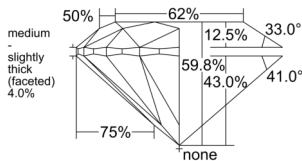

GIA®

FACSIMILE

GIA REPORT 5546041534

Verify this report at GIA.edu

GIA NATURAL DIAMOND DOSSIER®

November 19, 2025
GIA Report Number 5546041534
Shape and Cutting Style ..... Round Brilliant
Measurements ..... 3.77 - 3.79 x 2.26 mm

GRADING RESULTS

Carat Weight ..... 0.20 carat
Color Grade ..... E
Clarity Grade VS2
Cut Grade ..... Excellent

ADDITIONAL GRADING INFORMATION

Polish ..... Excellent
Symmetry ..... Very Good
Fluorescence ..... None
Clarity Characteristics ..... Cloud, Crystal, Feather
Inscription(s): GIA 5546041534

PROPORTIONS

Profile to actual proportions

GRADING SCALES

GIA COLOR SCALE	GIA CLARITY SCALE	GIA CUT SCALE	
D	FLAWLESS	EXCELLENT	
E	INTERNALLY FLAWLESS		
F		VVS₁	VERY GOOD
G	VVS₂		
H	VS₁	GOOD	
I	VS₂		
J	SI₁	FAIR	
K	SI₂		
L	I₁	POOR	
M	I₂		
N	I₃		
O			
P			
Q			
R			
S			
T			
U			
V			
W			
X			
Y			
Z