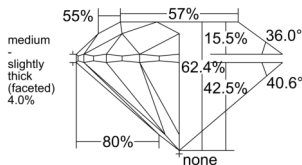

GIA®

FACSIMILE

GIA REPORT 5546080840

Verify this report at GIA.edu

GIA NATURAL DIAMOND DOSSIER®

November 24, 2025
GIA Report Number 5546080840
Shape and Cutting Style ..... Round Brilliant
Measurements ..... 5.88 - 5.92 x 3.68 mm

GRADING RESULTS

Carat Weight ..... 0.80 carat
Color Grade ..... E
Clarity Grade VS2
Cut Grade ..... Excellent

ADDITIONAL GRADING INFORMATION

Polish ..... Excellent
Symmetry ..... Excellent
Fluorescence ..... None
Clarity Characteristics.. Crystal, Cloud, Feather, Indented Natural
Inscription(s): GIA 5546080840

PROPORTIONS

Profile to actual proportions