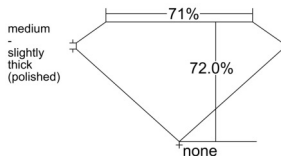

GIA®

FACSIMILE

GIA REPORT 5546088186

Verify this report at GIA.edu

GIA NATURAL DIAMOND DOSSIER®

November 25, 2025
GIA Report Number 5546088186
Shape and Cutting Style ..... Square Modified Brilliant
Measurements ..... 4.53 x 4.52 x 3.26 mm

GRADING RESULTS

Carat Weight ..... 0.54 carat
Color Grade ..... F
Clarity Grade VS2

ADDITIONAL GRADING INFORMATION

Polish ..... Excellent
Symmetry ..... Good
Fluorescence ..... None
Clarity Characteristics ..... Crystal
Inscription(s): GIA 5546088186

PROPORTIONS

Profile not to actual proportions

GRADING SCALES

GIA COLOR SCALE		GIA CLARITY SCALE			
COLORLESS	D	VERY VERY SLIGHTLY INCLUDED	FLAWLESS		
	E		INTERNALLY FLAWLESS		
	F	VERY SLIGHTLY INCLUDED	VVS₁		
	G		VVS₂		
	H		VS₁		
	NEAR COLORLESS	I	SLIGHTLY INCLUDED	VS₂	
		J		SI₁	
		FAINT	K	INCLUDED	SI₂
			L		I₁
			M		I₂
N			I₃		
VERT LIGHT	O	LIGHT			
	P				
	Q				
	R				
	S				
	T				
LIGHT	U				
	V				
	W				
	X				
Y					
Z