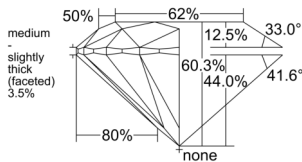

GIA®

FACSIMILE

GIA REPORT 5546089016

Verify this report at GIA.edu

GIA NATURAL DIAMOND DOSSIER®

November 25, 2025
GIA Report Number 5546089016
Shape and Cutting Style ..... Round Brilliant
Measurements ..... 5.44 - 5.48 x 3.29 mm

GRADING RESULTS

Carat Weight ..... 0.60 carat
Color Grade I
Clarity Grade S11
Cut Grade ..... Excellent

ADDITIONAL GRADING INFORMATION

Polish ..... Excellent
Symmetry ..... Excellent
Fluorescence ..... None
Clarity Characteristics ..... Cloud
Inscription(s): GIA 5546089016

PROPORTIONS

Profile to actual proportions

GRADING SCALES

GIA COLOR SCALE	GIA CLARITY SCALE	GIA CUT SCALE	
D	FLAWLESS	EXCELLENT	
E	INTERNALLY FLAWLESS		
F		VVS₁	VERY GOOD
G	VVS₂		
H	VS₁	GOOD	
I	VS₂		
J	S1₁	FAIR	
K	S1₂		
L	I₁	POOR	
M	I₂		
N	I₃		
O			
P			
Q			
R			
S			
T			
U			
V			
W			
X			
Y			
Z