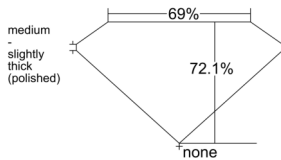

GIA®

FACSIMILE

GIA REPORT 5546096606

Verify this report at GIA.edu

GIA NATURAL DIAMOND DOSSIER®

November 26, 2025
GIA Report Number 5546096606
Shape and Cutting Style ..... Square Modified Brilliant
Measurements ..... 3.75 x 3.70 x 2.67 mm

GRADING RESULTS

Carat Weight ..... 0.30 carat
Color Grade ..... D
Clarity Grade VS1

ADDITIONAL GRADING INFORMATION

Polish ..... Excellent
Symmetry ..... Very Good
Fluorescence ..... None
Clarity Characteristics..... Cloud, Feather, Pinpoint, Needle
Inscription(s): GIA 5546096606

PROPORTIONS

Profile not to actual proportions

GRADING SCALES

GIA COLOR SCALE		GIA CLARITY SCALE			
COLORLESS	D	VERY VERY SLIGHTLY INCLUDED	FLAWLESS		
	E		INTERNALLY FLAWLESS		
	F	VERY SLIGHTLY INCLUDED	VS₁		
	G		VS₂		
	H		VS₁		
	NEAR COLORLESS	I	SLIGHTLY INCLUDED	VS₂	
		J		SI₁	
		FAINT	K	INCLUDED	SI₂
			L		I₁
			M		I₂
VERY LIGHT			N	INCLUDED	I₃
			O		
			P		
	Q				
LIGHT	R				
	S				
	T				
	U				
	V				
	Z