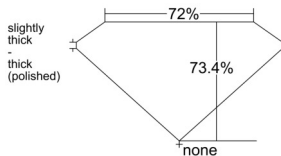

GIA®

FACSIMILE

GIA REPORT 5546118902

Verify this report at GIA.edu

GIA NATURAL DIAMOND DOSSIER®

November 28, 2025
GIA Report Number 5546118902
Shape and Cutting Style ..... Square Modified Brilliant
Measurements ..... 4.81 x 4.80 x 3.53 mm

GRADING RESULTS

Carat Weight ..... 0.70 carat
Color Grade ..... F
Clarity Grade VS2

ADDITIONAL GRADING INFORMATION

Polish ..... Very Good
Symmetry ..... Very Good
Fluorescence ..... None
Clarity Characteristics ..... Cloud, Crystal, Feather
Inscription(s): GIA 5546118902

PROPORTIONS

Profile not to actual proportions

GRADING SCALES

GIA COLOR SCALE		GIA CLARITY SCALE			
COLORLESS	D	VERY VERY SLIGHTLY INCLUDED	FLAWLESS		
	E		INTERNALLY FLAWLESS		
	F		VVS₁		
	NEAR COLORLESS	G	VERY SLIGHTLY INCLUDED	VVS₂	
		H		VS₁	
		FAINT	I	SLIGHTLY INCLUDED	VS₂
			J		SI₁
			K		SI₂
	LIGHT	L	INCLUDED	I₁	
		M		I₂	
N		I₃			
O					
P					
Q					
R					
S					
T					
U					
V					
W					
X					
Y					
Z