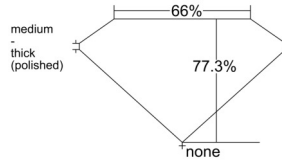

GIA®

FACSIMILE

GIA REPORT 5546131441

Verify this report at GIA.edu

GIA NATURAL DIAMOND DOSSIER®

December 03, 2025
GIA Report Number 5546131441
Shape and Cutting Style ..... **Rectangular Modified Brilliant**
Measurements ..... 4.52 x 4.27 x 3.30 mm

GRADING RESULTS

Carat Weight ..... 0.55 carat
Color Grade ..... F
Clarity Grade SI2

ADDITIONAL GRADING INFORMATION

Polish ..... Very Good
Symmetry ..... Good
Fluorescence ..... Faint
Clarity Characteristics ..... Crystal
Inscription(s): GIA 5546131441

PROPORTIONS

Profile not to actual proportions

GRADING SCALES

GIA COLOR SCALE		GIA CLARITY SCALE			
COLORLESS	D	VERY VERY SLIGHTLY INCLUDED	FLAWLESS		
	E		INTERNALLY FLAWLESS		
	F	VERY SLIGHTLY INCLUDED	VVS₁		
	G		VVS₂		
	H		VS₁		
	NEAR COLORLESS	I	SLIGHTLY INCLUDED	VS₂	
		J		SI₁	
		FAINT	K	INCLUDED	SI₂
			L		I₁
	M		I₂		
VERT LIGHT	N		INCLUDED	I₃	
	O				
	P				
	Q				
LIGHT	R				
	S				
	T				
	U				
	V				
	Z