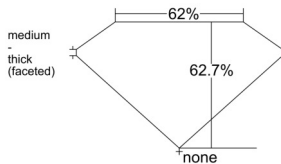

GIA®

FACSIMILE

GIA REPORT 5546136862

Verify this report at GIA.edu

GIA NATURAL DIAMOND DOSSIER®

December 02, 2025
GIA Report Number 5546136862
Shape and Cutting Style ..... Pear Brilliant
Measurements ..... 6.79 x 4.51 x 2.83 mm

GRADING RESULTS

Carat Weight ..... 0.51 carat
Color Grade ..... G
Clarity Grade VS1

ADDITIONAL GRADING INFORMATION

Polish ..... Excellent
Symmetry ..... Good
Fluorescence ..... None
Clarity Characteristics ..... Crystal, Pinpoint
Inspection(s): GIA 5546136862

PROPORTIONS

Profile not to actual proportions

GRADING SCALES

GIA COLOR SCALE		GIA CLARITY SCALE	
COLORLESS	D	VERY VERY SLIGHTLY INCLUDED	FLAWLESS
	E		INTERNALLY FLAWLESS
	F		VVS₁
	G		VVS₂
	H		VS₁
	I		VS₂
	J		SI₁
	K		SI₂
	L		I₁
	M		I₂
NEAR COLORLESS	N	SLIGHTLY INCLUDED	I₃
	O		
	P		
	Q		
FAINT	R	INCLUDED	
	S		
	T		
	U		
VERT LIGHT	V	INCLUDED	
	W		
	X		
	Y		
LIGHT	Z