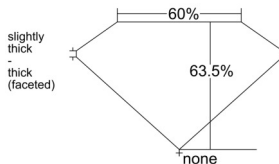

GIA®

FACSIMILE

GIA REPORT 5546144224

Verify this report at GIA.edu

GIA NATURAL DIAMOND DOSSIER®

December 02, 2025
GIA Report Number 5546144224
Shape and Cutting Style ..... Oval Brilliant
Measurements ..... 6.79 x 5.02 x 3.19 mm

GRADING RESULTS

Carat Weight ..... 0.70 carat
Color Grade ..... D
Clarity Grade VVS2

ADDITIONAL GRADING INFORMATION

Polish ..... Very Good
Symmetry ..... Very Good
Fluorescence ..... None
Clarity Characteristics ..... Cloud, Pinpoint, Indented Natural
Inspection(s): GIA 5546144224

PROPORTIONS

Profile not to actual proportions

GRADING SCALES

GIA COLOR SCALE		GIA CLARITY SCALE			
COLORLESS	D	VERY VERY SLIGHTLY INCLUDED	FLAWLESS		
	E		INTERNALLY FLAWLESS		
	F	VERY SLIGHTLY INCLUDED	VVS₁		
	G		VVS₂		
	H		VS₁		
	NEAR COLORLESS	I	SLIGHTLY INCLUDED	VS₂	
		J		SI₁	
		FAINT	K	INCLUDED	SI₂
			L		I₁
			M		I₂
VERT LIGHT	N	LIGHT	I₃		
	O				
	P				
	Q				
	R