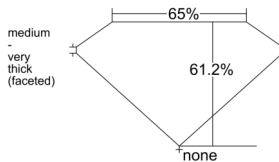

GIA®

FACSIMILE

GIA REPORT 5546163216

Verify this report at GIA.edu

GIA NATURAL DIAMOND DOSSIER®

December 06, 2025
GIA Report Number 5546163216
Shape and Cutting Style ..... Heart Brilliant
Measurements ..... 5.03 x 5.69 x 3.48 mm

GRADING RESULTS

Carat Weight ..... 0.60 carat
Color Grade ..... F
Clarity Grade SI1

ADDITIONAL GRADING INFORMATION

Polish ..... Excellent
Symmetry ..... Excellent
Fluorescence ..... None
Clarity Characteristics ..... Feather, Cloud
Inscription(s): GIA 5546163216

PROPORTIONS

Profile not to actual proportions

GRADING SCALES

GIA COLOR SCALE		GIA CLARITY SCALE			
COLORLESS	D	VERY VERY SLIGHTLY INCLUDED	FLAWLESS		
	E		INTERNALLY FLAWLESS		
	F	VERY SLIGHTLY INCLUDED	VVS₁		
	G		VVS₂		
	H		VS₁		
	NEAR COLORLESS	I	SLIGHTLY INCLUDED	VS₂	
		J		SI₁	
		FAINT	K	INCLUDED	SI₂
			L		I₁
			M		I₂
VERT LIGHT	N	LIGHT	I₃		
	O				
	P				
	Q				
	R