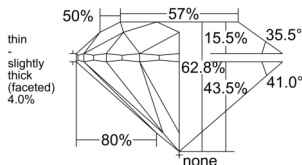

GIA®

FACSIMILE

GIA REPORT

5546164031

Verify this report at GIA.edu

GIA NATURAL DIAMOND DOSSIER®

December 09, 2025
GIA Report Number 5546164031
Shape and Cutting Style ..... Round Brilliant
Measurements ..... 5.35 - 5.38 x 3.37 mm

GRADING RESULTS

Carat Weight ..... 0.60 carat
Color Grade ..... G
Clarity Grade S11
Cut Grade ..... Excellent

ADDITIONAL GRADING INFORMATION

Polish ..... Excellent
Symmetry ..... Excellent
Fluorescence ..... None
Clarity Characteristics ..... Crystal, Feather
Inscription(s): GIA 5546164031

PROPORTIONS

GRADING SCALES

GIA COLOR SCALE

COLOREDNESS	D
	E
	F
	G
	H
	I
	J
NEAR COLORLESS	K
	L
Faint	M
	N
	O
	P
Very Light	Q
	R
	S
	T
	U
	V
Light	W
	X
	Y
	Z

GIA CLARITY SCALE

FLAWLESS	INTERNAL FLAWLESS	EXCELLENT	
VERY VERY SLIGHTLY INCLUDED	VVS₁	VERY GOOD	
	VVS₂		
VERY SLIGHTLY INCLUDED	VS₁	GOOD	
	VS₂		
SLIGHTLY INCLUDED	SI₁	FAIR	
	SI₂		
INCLUDED	I₁	POOR	
	I₂		
	I₃