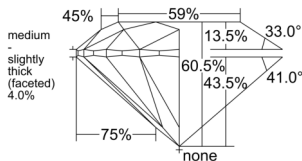

GIA®

FACSIMILE

GIA REPORT 5546174526

Verify this report at GIA.edu

GIA NATURAL DIAMOND DOSSIER®

December 08, 2025
GIA Report Number 5546174526
Shape and Cutting Style ..... Round Brilliant
Measurements ..... 4.32 - 4.35 x 2.63 mm

GRADING RESULTS

Carat Weight ..... 0.30 carat
Color Grade ..... G
Clarity Grade VVS1
Cut Grade ..... Excellent

ADDITIONAL GRADING INFORMATION

Polish ..... Excellent
Symmetry ..... Excellent
Fluorescence ..... Faint
Clarity Characteristics ..... Pinpoint, Feather
Inscription(s): GIA 5546174526

PROPORTIONS

Profile to actual proportions