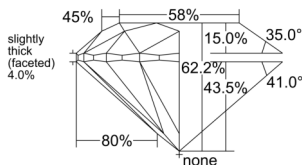

GIA®

FACSIMILE

GIA REPORT 5546183247

Verify this report at GIA.edu

GIA NATURAL DIAMOND DOSSIER®

December 08, 2025
GIA Report Number 5546183247
Shape and Cutting Style ..... Round Brilliant
Measurements ..... 4.71 - 4.72 x 2.93 mm

GRADING RESULTS

Carat Weight ..... 0.40 carat
Color Grade I
Clarity Grade VS1
Cut Grade ..... Excellent

ADDITIONAL GRADING INFORMATION

Polish ..... Excellent
Symmetry ..... Excellent
Fluorescence ..... None
Clarity Characteristics ..... Cloud, Feather, Crystal
Inspection(s): GIA 5546183247

PROPORTIONS

Profile to actual proportions