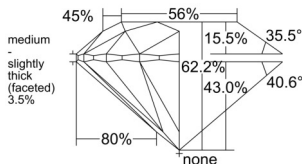

GIA®

FACSIMILE

GIA REPORT 5546183876

Verify this report at GIA.edu

GIA NATURAL DIAMOND DOSSIER®

December 09, 2025
GIA Report Number 5546183876
Shape and Cutting Style ..... Round Brilliant
Measurements ..... 4.26 - 4.29 x 2.66 mm

GRADING RESULTS

Carat Weight ..... 0.30 carat
Color Grade ..... F
Clarity Grade VS1
Cut Grade ..... Excellent

ADDITIONAL GRADING INFORMATION

Polish ..... Excellent
Symmetry ..... Excellent
Fluorescence ..... None
Clarity Characteristics ..... Cloud, Crystal, Pinpoint
Inspection(s): GIA 5546183876

PROPORTIONS

GRADING SCALES

GIA COLOR SCALE

COLOURLESS	D
	E
	F
	G
	H
	I
	J
NEAR COLOURLESS	K
	L
FAIN	M
	N
	O
	P
VERY LIGHT	Q
	R
	S
	T
	U
	V
	W
	X
	Y
LIGHT	Z

GIA CLARITY SCALE

FLAWLESS	INTERNAL FLAWLESS	
		FLAWLESS
VERY VERY SLIGHTLY INCLUDED	VVS₁	
	VVS₂	
VERY SLIGHTLY INCLUDED	VS₁	
	VS₂	
SLIGHTLY INCLUDED	SI₁	
	SI₂	
INCLUDED	I₁	
	I₂	
	I₃	

GIA CUT SCALE

EXCELLENT
VERY GOOD
GOOD
FAIR
POOR