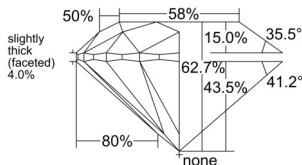

GIA®

FACSIMILE

GIA REPORT 5546277687

Verify this report at GIA.edu

GIA NATURAL DIAMOND DOSSIER®

December 19, 2025
GIA Report Number 5546277687
Shape and Cutting Style ..... Round Brilliant
Measurements ..... 5.67 - 5.70 x 3.56 mm

GRADING RESULTS

Carat Weight ..... 0.72 carat
Color Grade I
Clarity Grade VS2
Cut Grade ..... Excellent

ADDITIONAL GRADING INFORMATION

Polish ..... Excellent
Symmetry ..... Excellent
Fluorescence ..... None
Clarity Characteristics ..... Crystal, Cloud, Feather
Inscription(s): GIA 5546277687

PROPORTIONS

Profile to actual proportions