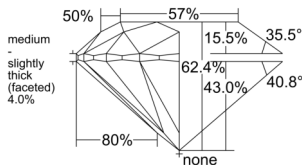

GIA®

FACSIMILE

GIA REPORT

5546284236

Verify this report at GIA.edu

GIA NATURAL DIAMOND DOSSIER®

December 23, 2025
GIA Report Number 5546284236
Shape and Cutting Style ..... Round Brilliant
Measurements ..... 5.37 - 5.40 x 3.36 mm

GRADING RESULTS

Carat Weight ..... 0.60 carat
Color Grade I
Clarity Grade VS2
Cut Grade ..... Excellent

ADDITIONAL GRADING INFORMATION

Polish ..... Excellent
Symmetry ..... Excellent
Fluorescence ..... None
Clarity Characteristics ..... Feather, Cloud, Crystal
Inscription(s): GIA 5546284236

PROPORTIONS

Profile to actual proportions