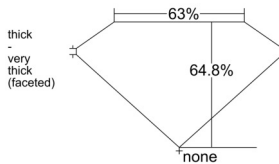

GIA®

FACSIMILE

GIA REPORT 5546289444

Verify this report at GIA.edu

GIA NATURAL DIAMOND DOSSIER®

December 23, 2025
GIA Report Number 5546289444
Shape and Cutting Style ..... Pear Brilliant
Measurements ..... 8.12 x 5.18 x 3.36 mm

GRADING RESULTS

Carat Weight ..... 0.90 carat
Color Grade ..... F
Clarity Grade VS1

ADDITIONAL GRADING INFORMATION

Polish ..... Excellent
Symmetry ..... Excellent
Fluorescence ..... None
Clarity Characteristics ..... Indented Natural, Pinpoint
Inscription(s): GIA 5546289444

PROPORTIONS

Profile not to actual proportions

GRADING SCALES

GIA COLOR SCALE		GIA CLARITY SCALE			
COLORLESS	D	VERY VERY SLIGHTLY INCLUDED	FLAWLESS		
	E		INTERNALLY FLAWLESS		
	F	VERY SLIGHTLY INCLUDED	VVS₁		
	G		VVS₂		
	H		VS₁		
	NEAR COLORLESS	I	SLIGHTLY INCLUDED	VS₂	
		J		SI₁	
		FAINT	K	INCLUDED	SI₂
			L		I₁
			M		I₂
VERT LIGHT	N	LIGHT	I₃		
	O				
	P				
	Q				
	R