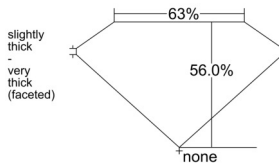

GIA®

FACSIMILE

GIA REPORT 5546310654

Verify this report at GIA.edu

GIA NATURAL DIAMOND DOSSIER®

December 25, 2025
GIA Report Number 5546310654
Shape and Cutting Style ..... Heart Brilliant
Measurements ..... 5.84 x 6.76 x 3.79 mm

GRADING RESULTS

Carat Weight ..... 0.92 carat
Color Grade ..... K
Clarity Grade ..... Internally Flawless

ADDITIONAL GRADING INFORMATION

Polish ..... Very Good
Symmetry ..... Excellent
Fluorescence ..... None
Clarity Characteristics ..... Minor Details of Polish
Inspection(s): GIA 5546310654

PROPORTIONS

Profile not to actual proportions

GRADING SCALES

GIA COLOR SCALE		GIA CLARITY SCALE	
NEAR COLORLESS	D	VERY VERY SLIGHTLY INCLUDED	FLAWLESS
	E		INTERNALLY FLAWLESS
	F	VERY SLIGHTLY INCLUDED	VVS₁
	G		VVS₂
	H	SLIGHTLY INCLUDED	VS₁
	I		VS₂
	J	INCLUDED	SI₁
	K		SI₂
	L	LIGHT	I₁
	M		I₂
N	I₃		
O			
P			
Q			
R			
S			
T			
U			
V			
W			
X			
Y			
Z