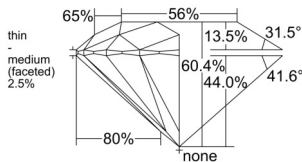

GIA®

FACSIMILE

GIA REPORT 5546311734

Verify this report at GIA.edu

GIA NATURAL DIAMOND DOSSIER®

December 25, 2025
GIA Report Number 5546311734
Shape and Cutting Style ..... Round Brilliant
Measurements ..... 6.04 - 6.09 x 3.67 mm

GRADING RESULTS

Carat Weight ..... 0.79 carat
Color Grade ..... E
Clarity Grade VVS2
Cut Grade ..... Excellent

ADDITIONAL GRADING INFORMATION

Polish ..... Excellent
Symmetry ..... Excellent
Fluorescence ..... Strong Blue
Clarity Characteristics ..... Pinpoint
Inscription(s): GIA 5546311734

PROPORTIONS

Profile to actual proportions