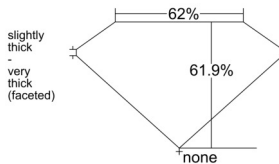

GIA®

FACSIMILE

GIA REPORT 5546319270

Verify this report at GIA.edu

GIA NATURAL DIAMOND DOSSIER®

December 26, 2025
GIA Report Number 5546319270
Shape and Cutting Style ..... Heart Brilliant
Measurements ..... 4.26 x 4.86 x 3.01 mm

GRADING RESULTS

Carat Weight ..... 0.37 carat
Color Grade ..... H
Clarity Grade VS1

ADDITIONAL GRADING INFORMATION

Polish ..... Very Good
Symmetry ..... Very Good
Fluorescence ..... None
Clarity Characteristics ..... Crystal, Cloud
Inscription(s): GIA 5546319270

PROPORTIONS

Profile not to actual proportions

GRADING SCALES

GIA COLOR SCALE		GIA CLARITY SCALE			
COLORLESS	D	VERY VERY SLIGHTLY INCLUDED	FLAWLESS		
	E		INTERNALLY FLAWLESS		
	F	VERY SLIGHTLY INCLUDED	VVS₁		
	G		VVS₂		
	H		VS₁		
	NEAR COLORLESS	I	SLIGHTLY INCLUDED	VS₂	
		J		SI₁	
		FAINT	K	INCLUDED	SI₂
			L		I₁
			M		I₂
VERT LIGHT	N	LIGHT	I₃		
	O				
	P				
	Q				
	R