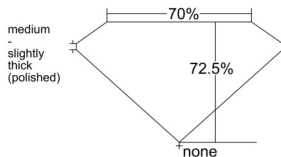

GIA®

FACSIMILE

GIA REPORT 5546321384

Verify this report at GIA.edu

GIA NATURAL DIAMOND DOSSIER®

December 27, 2025
GIA Report Number 5546321384
Shape and Cutting Style ..... Square Modified Brilliant
Measurements ..... 4.59 x 4.56 x 3.31 mm

GRADING RESULTS

Carat Weight ..... 0.61 carat
Color Grade ..... G
Clarity Grade VVS2

ADDITIONAL GRADING INFORMATION

Polish ..... Excellent
Symmetry ..... Excellent
Fluorescence ..... None
Clarity Characteristics ..... Feather, Pinpoint
Inscription(s): GIA 5546321384

PROPORTIONS

Profile not to actual proportions

GRADING SCALES

GIA COLOR SCALE		GIA CLARITY SCALE	
COLORLESS	D	VERY VERY SLIGHTLY INCLUDED	FLAWLESS
	E		INTERNALLY FLAWLESS
	F		VVS₁
	G		VVS₂
	H		VS₁
	I		VS₂
	J		SI₁
	K		SI₂
	L		I₁
	M		I₂
NEAR COLORLESS	N	SLIGHTLY INCLUDED	I₃
	O		
	P		
	Q		
FAINT	R		
	S		
	T		
	U		
VERT LIGHT	V		
	W		
	X		
	Y		
LIGHT	Z