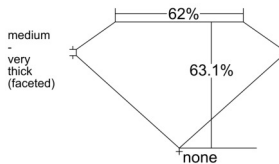

GIA®

FACSIMILE

GIA REPORT 5546352239

Verify this report at GIA.edu

GIA NATURAL DIAMOND DOSSIER®

January 01, 2026
GIA Report Number 5546352239
Shape and Cutting Style ..... Oval Brilliant
Measurements ..... 7.55 x 5.38 x 3.39 mm

GRADING RESULTS

Carat Weight ..... 0.90 carat
Color Grade I
Clarity Grade S11

ADDITIONAL GRADING INFORMATION

Polish ..... Excellent
Symmetry ..... Excellent
Fluorescence ..... None
Clarity Characteristics ..... Crystal, Cloud, Feather
Inscription(s): GIA 5546352239

PROPORTIONS

Profile not to actual proportions

GRADING SCALES

GIA COLOR SCALE		GIA CLARITY SCALE			
COLORLESS	D	VERY VERY SLIGHTLY INCLUDED	FLAWLESS		
	E		INTERNALLY FLAWLESS		
	F	VERY SLIGHTLY INCLUDED	VVS₁		
	G		VVS₂		
	H		VS₁		
	NEAR COLORLESS	I	SLIGHTLY INCLUDED	VS₂	
		J		S1₁	
		FAINT	K	INCLUDED	S1₂
			L		I₁
	M		I₂		
VERT LIGHT	N		INCLUDED	I₃	
	O				
	P				
	Q				
LIGHT	R				
	S				
	T				
	U				
	V				
	W				
	X				
	Y				
	Z