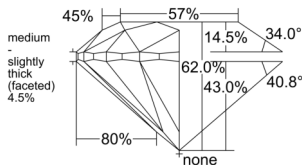

GIA®

FACSIMILE

GIA REPORT 5546373946

Verify this report at GIA.edu

GIA NATURAL DIAMOND DOSSIER®

January 05, 2026
GIA Report Number 5546373946
Shape and Cutting Style ..... Round Brilliant
Measurements ..... 4.91 - 4.93 x 3.05 mm

GRADING RESULTS

Carat Weight ..... 0.46 carat
Color Grade ..... G
Clarity Grade VS1
Cut Grade ..... Excellent

ADDITIONAL GRADING INFORMATION

Polish ..... Excellent
Symmetry ..... Very Good
Fluorescence ..... Faint
Clarity Characteristics ..... Cloud, Crystal, Needle, Pinpoint
Inscription(s): GIA 5546373946

PROPORTIONS

Profile to actual proportions