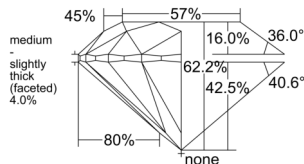

GIA®

FACSIMILE

GIA REPORT

5546379835

Verify this report at GIA.edu

GIA NATURAL DIAMOND DOSSIER®

January 06, 2026
GIA Report Number 5546379835
Shape and Cutting Style ..... Round Brilliant
Measurements ..... 5.66 - 5.70 x 3.54 mm

GRADING RESULTS

Carat Weight ..... 0.71 carat
Color Grade ..... G
Clarity Grade VS1
Cut Grade ..... Excellent

ADDITIONAL GRADING INFORMATION

Polish ..... Excellent
Symmetry ..... Excellent
Fluorescence ..... None
Clarity Characteristics ..... Feather, Pinpoint
Inscription(s): GIA 5546379835

PROPORTIONS

Profile to actual proportions

GRADING SCALES

GIA COLOR SCALE

COLORLESS	D
	E
	F
	G
	H
	I
	J
NEAR COLORLESS	K
	L
FAIN	M
	N
	O
	P
VERY LIGHT	Q
	R
	S
	T
	U
	V
LIGHT	W
	X
	Y
	Z

GIA CLARITY SCALE

FLAWLESS	INTERNAL FLAWLESS	EXCELLENT	
VERY VERY SLIGHTLY INCLUDED	VVS₁	VERY GOOD	
	VVS₂		
VERY SLIGHTLY INCLUDED	VS₁	GOOD	
	VS₂		
SLIGHTLY INCLUDED	SI₁	FAIR	
	SI₂		
INCLUDED	I₁	POOR	
	I₂		
	I₃