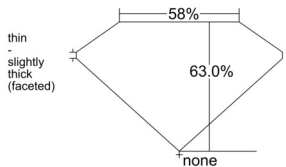

GIA®

FACSIMILE

GIA REPORT 5546380907

Verify this report at GIA.edu

GIA NATURAL DIAMOND DOSSIER®

January 06, 2026
GIA Report Number 5546380907
Shape and Cutting Style ..... Pear Brilliant
Measurements ..... 7.04 x 4.48 x 2.82 mm

GRADING RESULTS

Carat Weight ..... 0.51 carat
Color Grade ..... D
Clarity Grade VS2

ADDITIONAL GRADING INFORMATION

Polish ..... Excellent
Symmetry ..... Excellent
Fluorescence ..... Medium Blue
Clarity Characteristics ..... Crystal, Feather
Inscription(s): GIA 5546380907

PROPORTIONS

Profile not to actual proportions

GRADING SCALES

GIA COLOR SCALE		GIA CLARITY SCALE			
COLORLESS	D	VERY VERY SLIGHTLY INCLUDED	FLAWLESS		
	E		INTERNALLY FLAWLESS		
	F	VERY SLIGHTLY INCLUDED	VVS₁		
	G		VVS₂		
	H		VS₁		
	NEAR COLORLESS	I	SLIGHTLY INCLUDED	VS₂	
		J		SI₁	
		FAINT	K	INCLUDED	SI₂
			L		I₁
			M		I₂
VERT LIGHT	N	LIGHT	I₃		
	O				
	P				
	Q				
	R