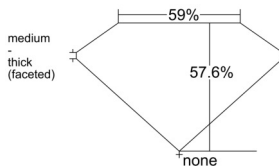

GIA®

FACSIMILE

GIA REPORT 5546394547

Verify this report at GIA.edu

GIA NATURAL DIAMOND DOSSIER®

February 03, 2026

GIA Report Number 5546394547

Shape and Cutting Style ..... Heart Brilliant

Measurements ..... 5.81 x 6.56 x 3.78 mm

GRADING RESULTS

Carat Weight ..... 0.82 carat

Color Grade ..... G

Clarity Grade VVS1

ADDITIONAL GRADING INFORMATION

Polish ..... Excellent

Symmetry ..... Excellent

Fluorescence ..... None

Clarity Characteristics ..... Pinpoint

Inscription(s): GIA 5546394547

PROPORTIONS

Profile not to actual proportions

GRADING SCALES

GIA COLOR SCALE		GIA CLARITY SCALE			
COLORLESS	D	VERY VERY SLIGHTLY INCLUDED	FLAWLESS		
	E		INTERNALLY FLAWLESS		
	F	VERY SLIGHTLY INCLUDED	VVS₁		
	G		VVS₂		
	H		VS₁		
	NEAR COLORLESS	I	SLIGHTLY INCLUDED	VS₂	
		J		SI₁	
		FAINT	K	INCLUDED	SI₂
			L		I₁
			M		I₂
VERT LIGHT	N	INCLUDED	I₃		
	O				
	P				
	Q				
	R				
	S				
	T				
LIGHT	U				
	V				
	W				
	X				
Y					
Z