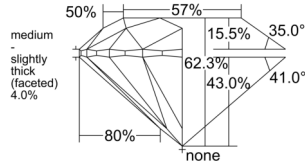

GIA®

FACSIMILE

GIA REPORT 5546398816

Verify this report at GIA.edu

GIA NATURAL DIAMOND DOSSIER®

January 08, 2026
GIA Report Number 5546398816
Shape and Cutting Style ..... Round Brilliant
Measurements ..... 5.70 - 5.73 x 3.56 mm

GRADING RESULTS

Carat Weight ..... 0.72 carat
Color Grade ..... G
Clarity Grade VS2
Cut Grade ..... Excellent

ADDITIONAL GRADING INFORMATION

Polish ..... Excellent
Symmetry ..... Excellent
Fluorescence ..... None
Clarity Characteristics ..... Crystal, Cloud
Inscription(s): GIA 5546398816

PROPORTIONS

GRADING SCALES

GIA COLOR SCALE	GIA CLARITY SCALE	GIA CUT SCALE
COLOURLESS	FLAWLESS	EXCELLENT
D	INTERNALLY FLAWLESS	
E	VVS₁	VERY GOOD
F		
G	VS₁	GOOD
H		
I	SI₁	FAIR
J		
K	I₁	POOR
L		
M	I₂	
N		
O	I₃	
P		
Q		
R		
S		
T		
U		
V		
W		
X		
Y		
Z