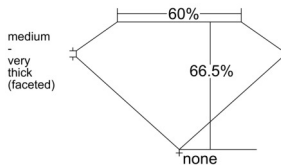

GIA®

FACSIMILE

GIA REPORT 5546464118

Verify this report at GIA.edu

GIA NATURAL DIAMOND DOSSIER®

January 16, 2026
GIA Report Number 5546464118
Shape and Cutting Style ..... Pear Brilliant
Measurements ..... 6.36 x 4.39 x 2.92 mm

GRADING RESULTS

Carat Weight ..... 0.50 carat
Color Grade ..... F
Clarity Grade VS2

ADDITIONAL GRADING INFORMATION

Polish ..... Excellent
Symmetry ..... Good
Fluorescence ..... None
Clarity Characteristics ..... Crystal
Inscription(s): GIA 5546464118

PROPORTIONS

Profile not to actual proportions

GRADING SCALES

GIA COLOR SCALE		GIA CLARITY SCALE			
COLORLESS	D	VERY VERY SLIGHTLY INCLUDED	FLAWLESS		
	E		INTERNALLY FLAWLESS		
	F	VERY SLIGHTLY INCLUDED	VVS₁		
	G		VVS₂		
	H		VS₁		
	NEAR COLORLESS	I	SLIGHTLY INCLUDED	VS₂	
		J		SI₁	
		FAINT	K	INCLUDED	SI₂
			L		I₁
			M		I₂
VERT LIGHT	N	LIGHT	I₃		
	O				
	P				
	Q				
	R