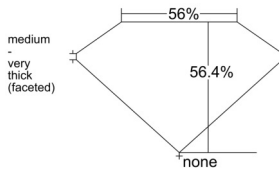

GIA®

FACSIMILE

GIA REPORT 5546492852

Verify this report at GIA.edu

GIA NATURAL DIAMOND DOSSIER®

January 22, 2026
GIA Report Number 5546492852
Shape and Cutting Style ..... Heart Brilliant
Measurements ..... 5.18 x 5.85 x 3.30 mm

GRADING RESULTS

Carat Weight ..... 0.60 carat
Color Grade ..... F
Clarity Grade SI1

ADDITIONAL GRADING INFORMATION

Polish ..... Excellent
Symmetry ..... Excellent
Fluorescence ..... None
Clarity Characteristics ..... Cloud, Crystal
Inscription(s): GIA 5546492852

PROPORTIONS

Profile not to actual proportions

GRADING SCALES

GIA COLOR SCALE		GIA CLARITY SCALE	
COLORLESS	D	VERY VERY SLIGHTLY INCLUDED	FLAWLESS
	E		INTERNALLY FLAWLESS
	F		VVS₁
	G		VVS₂
	H		VS₁
	I		VS₂
	J		SI₁
	K		SI₂
	L		I₁
	M		I₂
NEAR COLORLESS	N	SLIGHTLY INCLUDED	I₃
	O		
	P		
	Q		
FAINT	R	INCLUDED	
	S		
	T		
	U		
VERT LIGHT	V		
	W		
	X		
	Y		
LIGHT	Z