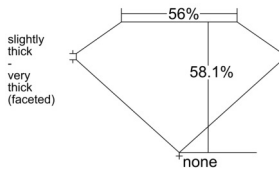

GIA®

FACSIMILE

GIA REPORT 5546563768

Verify this report at GIA.edu

GIA NATURAL DIAMOND DOSSIER®

February 03, 2026
GIA Report Number 5546563768
Shape and Cutting Style ..... Heart Brilliant
Measurements ..... 4.79 x 5.41 x 3.15 mm

GRADING RESULTS

Carat Weight ..... 0.50 carat
Color Grade I
Clarity Grade VVS2

ADDITIONAL GRADING INFORMATION

Polish ..... Excellent
Symmetry ..... Very Good
Fluorescence ..... None
Clarity Characteristics..... Pinpoint, Indented Natural, Cloud
Inspection(s): GIA 5546563768

PROPORTIONS

Profile not to actual proportions

GRADING SCALES

GIA COLOR SCALE		GIA CLARITY SCALE			
COLORLESS	D	VERY VERY SLIGHTLY INCLUDED	FLAWLESS		
	E		INTERNALLY FLAWLESS		
	F	VERY SLIGHTLY INCLUDED	VVS₁		
	G		VVS₂		
	H		VS₁		
	NEAR COLORLESS	I	SLIGHTLY INCLUDED	VS₂	
		J		SI₁	
		FAINT	K	INCLUDED	SI₂
			L		I₁
			M		I₂
VERT LIGHT	N	LIGHT	I₃		
	O				
	P				
	Q				
	R